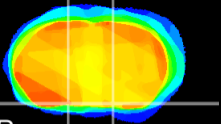

Coronal

Sagittal-R

Sagittal-L

ViBrism: CX21613
Horizontal

S0