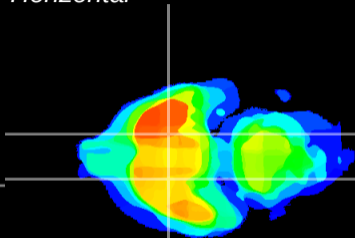

Coronal

Sagittal-R

Sagittal-L

ViBrism: CX21613
Horizontal

S0