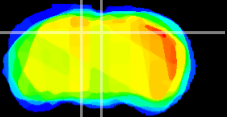

Coronal

Sagittal-R

Sagittal-L

ViBrism: CX21615
Horizontal

SC