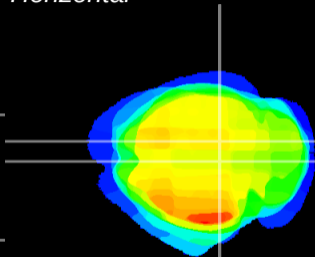

Coronal

Sagittal-R

Sagittal-L

ViBrism: CX21615
Horizontal

SC