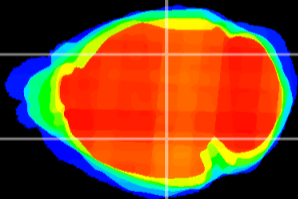

*Coronal*

*Sagittal-R*

*Sagittal-L*

ViBrism: CX21618  
*Horizontal*

LG