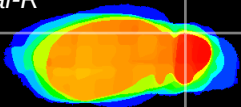

Coronal

Sagittal-R

Sagittal-L

ViBrism: CX21621
Horizontal

Cb lobe