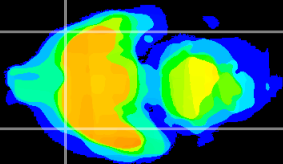

Coronal

Sagittal-R

Sagittal-L

ViBrism: CX21621
Horizontal

Pir