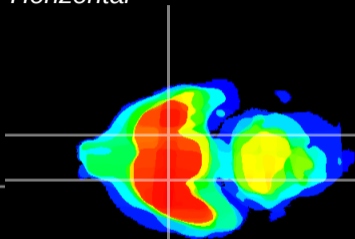

Coronal

Sagittal-R

Sagittal-L

ViBrism: CX21628  
Horizontal

S0