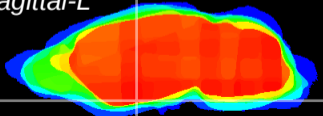

Coronal

Sagittal-R

Sagittal-L

ViBrism: CX21628  
Horizontal

S0