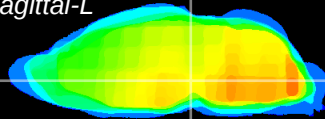

Coronal

Sagittal-R

Sagittal-L

ViBrism: CX21629
Horizontal

VTA