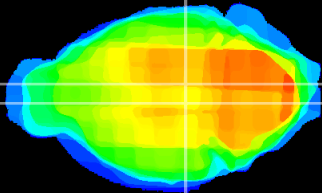

Coronal

Sagittal-R

Sagittal-L

ViBrism: CX21629
Horizontal

VTA