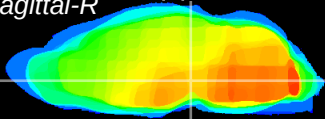

Coronal

Sagittal-R

Sagittal-L

ViBrism: CX21629
Horizontal

VTA