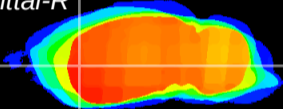

Coronal

Sagittal-R

Sagittal-L

ViBrisM: CX21630
Horizontal

CPU lateral