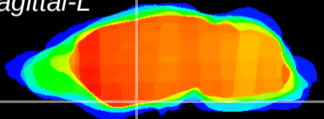

Coronal

Sagittal-R

Sagittal-L

ViBrism: CX21630
Horizontal

S0