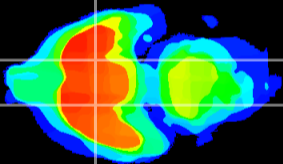

Coronal

Sagittal-R

Sagittal-L

ViBrism: CX21630
Horizontal

S0