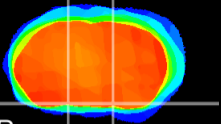

Coronal

Sagittal-R

Sagittal-L

ViBrism: CX21630
Horizontal

S0