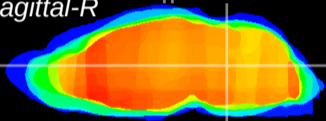

Coronal

Sagittal-R

Sagittal-L

ViBrism: CX21630
Horizontal

Tg