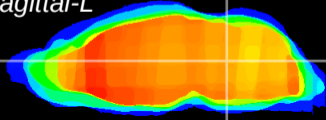

Coronal

Sagittal-R

Sagittal-L

ViBrism: CX21630
Horizontal

Tg