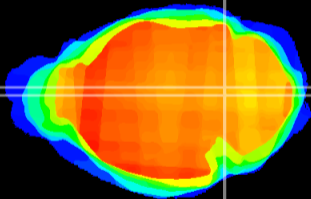

Coronal

Sagittal-R

Sagittal-L

ViBrism: CX21630
Horizontal

Tg