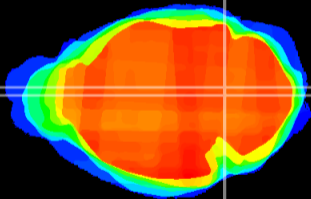

Coronal

Sagittal-R

Sagittal-L

ViBrism: CX21632
Horizontal

Tg