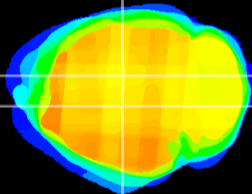

Coronal

Sagittal-R

Sagittal-L

ViBrism: CX21634
Horizontal

DG