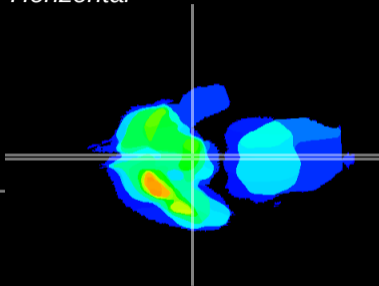

Coronal

Sagittal-R

Sagittal-L

ViBrism: CX21634
Horizontal

ME