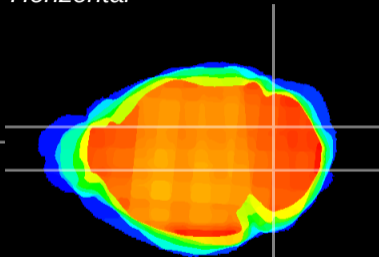

Coronal

Sagittal-R

Sagittal-L

ViBrism: CX21639
Horizontal

Cb nucleus