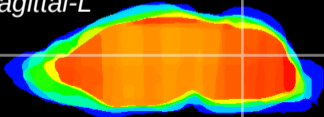

Coronal

Sagittal-R

Sagittal-L

ViBrism: CX21639
Horizontal

Cb nucleus