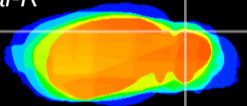

Coronal

Sagittal-R

Sagittal-L

ViBrism: CX21642
Horizontal

Cb lobe