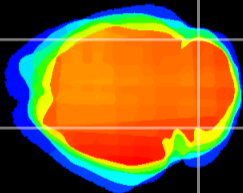

Coronal

Sagittal-R

Sagittal-L

ViBrism: CX21642
Horizontal

Cb lobe