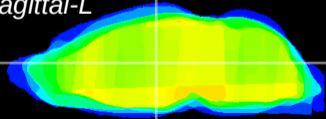

Coronal

Sagittal-R

Sagittal-L

ViBrism: CX21648
Horizontal

MD