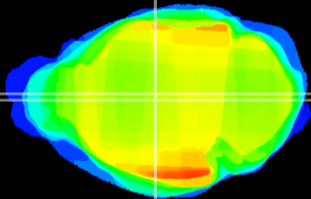

Coronal

Sagittal-R

Sagittal-L

ViBrism: CX21648
Horizontal

MD