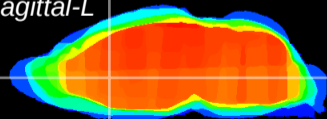

Coronal

Sagittal-R

Sagittal-L

ViBrism: CX21649
Horizontal

LS