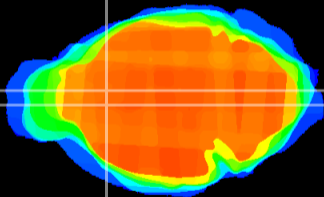

Coronal

Sagittal-R

Sagittal-L

ViBrism: CX21649
Horizontal

LS