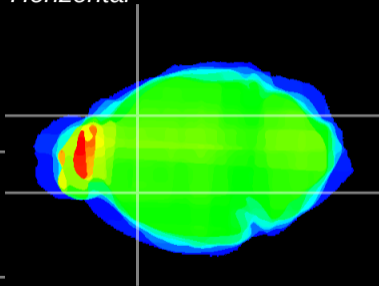

*Coronal*

*Sagittal-R*

*Sagittal-L*

ViBrism: CX21650  
*Horizontal*

CPU lateral