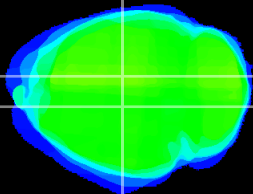

Coronal

Sagittal-R

Sagittal-L

ViBrism: CX21650
Horizontal

DG