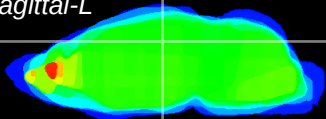

Coronal

Sagittal-R

Sagittal-L

ViBrism: CX21650
Horizontal

DG