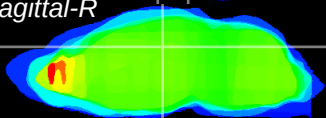

Coronal

Sagittal-R

Sagittal-L

ViBrism: CX21650
Horizontal

DG