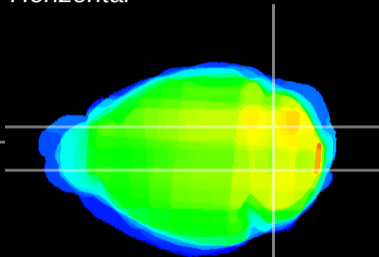

Coronal

Sagittal-R

Sagittal-L

ViBrism: CX21654
Horizontal

Cb nucleus