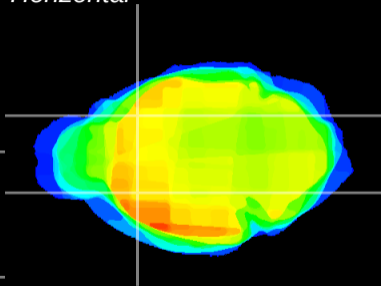

Coronal

Sagittal-R

Sagittal-L

ViBrism: CX21655
Horizontal

CPU lateral