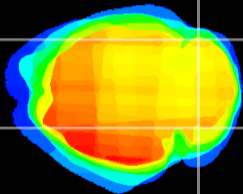

Coronal

Sagittal-R

Sagittal-L

ViBrism: CX21655
Horizontal

Cb lobe