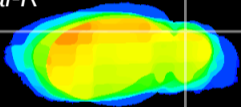

Coronal

Sagittal-R

Sagittal-L

ViBrism: CX21655
Horizontal

Cb lobe