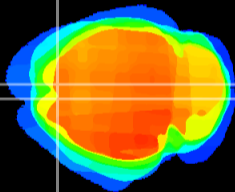

Coronal

Sagittal-R

Sagittal-L

ViBrism: CX21662
Horizontal

Cx motor