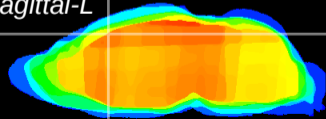

Coronal

Sagittal-R

Sagittal-L

ViBrism: CX21662
Horizontal

Cx motor