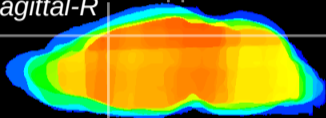

Coronal

Sagittal-R

Sagittal-L

ViBrism: CX21662
Horizontal

Cx motor