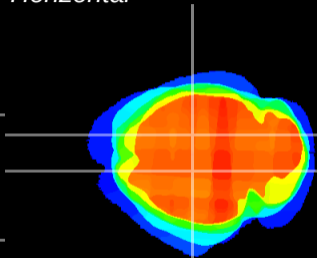

Coronal

Sagittal-R

Sagittal-L

ViBrism: CX21664
Horizontal

CA1