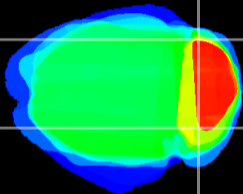

Coronal

Sagittal-R

Sagittal-L

ViBrism: CX21665
Horizontal

Cb lobe