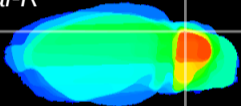

Coronal

Sagittal-R

Sagittal-L

ViBrism: CX21665
Horizontal

Cb lobe