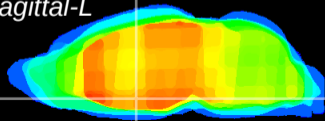

Coronal

Sagittal-R

Sagittal-L

ViBriSM: CX21668
Horizontal

SPa dorsal