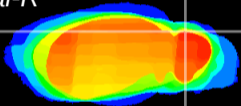

Coronal

Sagittal-R

Sagittal-L

ViBrisM: CX21670
Horizontal

Cb lobe