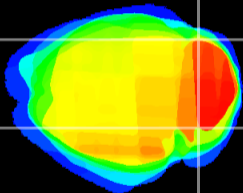

Coronal

Sagittal-R

Sagittal-L

ViBrism: CX21677
Horizontal

Cb lobe