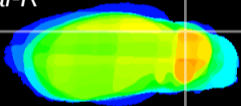

Coronal

Sagittal-R

Sagittal-L

ViBrism: CX21677
Horizontal

Cb lobe