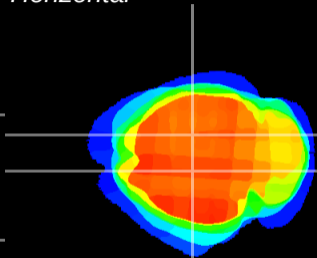

Coronal

Sagittal-R

Sagittal-L

ViBrism: CX21685
Horizontal

CA1