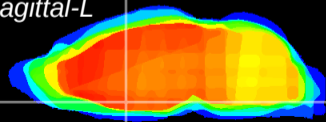

Coronal

Sagittal-R

Sagittal-L

ViBrism: CX21685
Horizontal

MPA