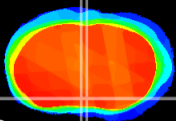

Coronal

Sagittal-R

Sagittal-L

ViBrism: CX21685
Horizontal

MPA