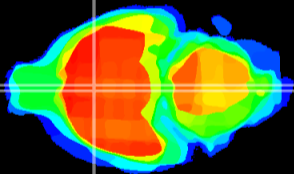

Coronal

Sagittal-R

Sagittal-L

ViBrism: CX21685
Horizontal

MPA