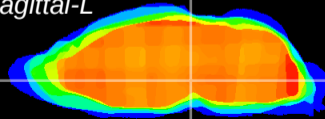

Coronal

Sagittal-R

Sagittal-L

ViBrism: CX21686
Horizontal

VTA