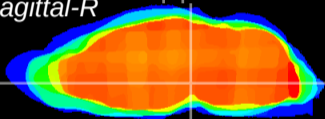

Coronal

Sagittal-R

Sagittal-L

ViBrism: CX21686
Horizontal

VTA