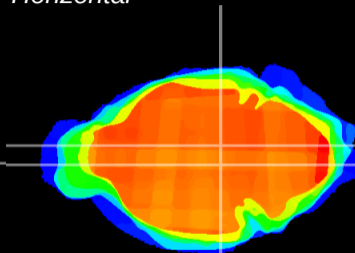

Coronal

Sagittal-R

Sagittal-L

ViBrism: CX21686
Horizontal

VTA