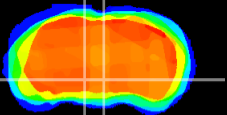

Coronal

Sagittal-R

Sagittal-L

ViBrism: CX21686
Horizontal

VTA