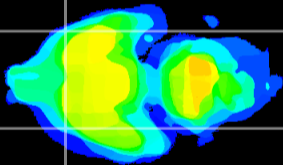

Coronal

Sagittal-R

Sagittal-L

ViBrism: CX21688
Horizontal

Pir