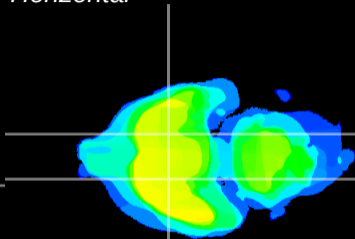

Coronal

Sagittal-R

Sagittal-L

ViBrism: CX21689
Horizontal

S0