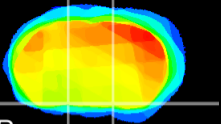

Coronal

Sagittal-R

Sagittal-L

ViBrism: CX21689
Horizontal

S0