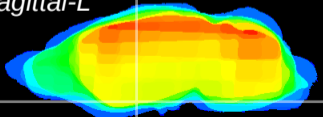

Coronal

Sagittal-R

Sagittal-L

ViBrism: CX21689
Horizontal

S0