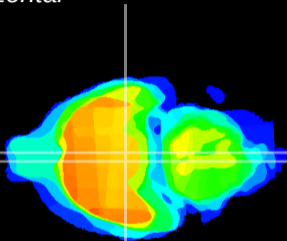

Coronal

Sagittal-R

Sagittal-L

ViBrism: CX21690
Horizontal

VMH