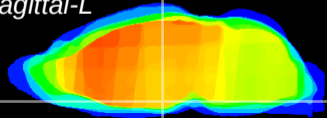

Coronal

Sagittal-R

Sagittal-L

ViBrism: CX21690
Horizontal

VMH