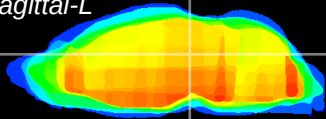

Coronal

Sagittal-R

Sagittal-L

ViBrism: CX21705
Horizontal

PAG