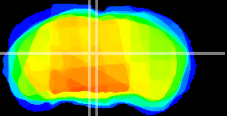

Coronal

Sagittal-R

Sagittal-L

ViBrism: CX21705
Horizontal

PAG