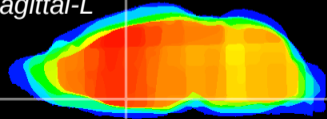

Coronal

Sagittal-R

Sagittal-L

ViBrism: CX21711
Horizontal

MPA