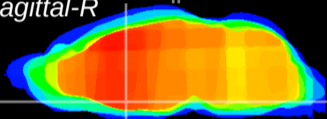

Coronal

Sagittal-R

Sagittal-L

ViBrism: CX21711
Horizontal

MPA