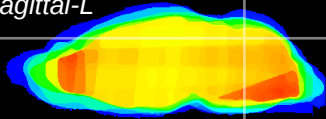

Coronal

Sagittal-R

Sagittal-L

ViBrism: CX21713
Horizontal

Cb vermis