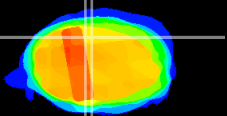

Coronal

Sagittal-R

Sagittal-L

ViBrism: CX21713
Horizontal

Cb vermis