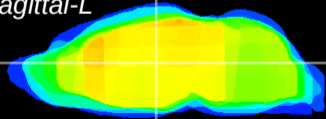

Coronal

Sagittal-R

Sagittal-L

ViBrism: CX21716
Horizontal

MD