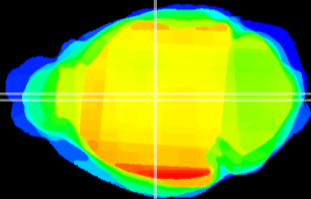

Coronal

Sagittal-R

Sagittal-L

ViBrism: CX21716
Horizontal

MD