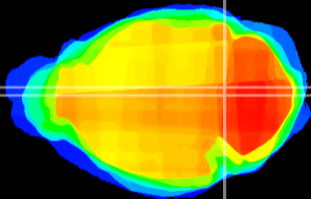

Coronal

Sagittal-R

Sagittal-L

ViBrism: CX21720
Horizontal

Tg