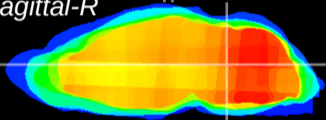

Coronal

Sagittal-R

Sagittal-L

ViBrism: CX21720
Horizontal

Tg