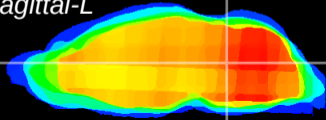

Coronal

Sagittal-R

Sagittal-L

ViBrism: CX21720
Horizontal

Tg