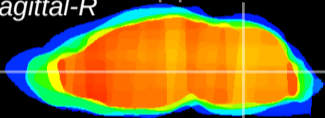

Coronal

Sagittal-R

Sagittal-L

ViBrism: CX21723
Horizontal

MVe