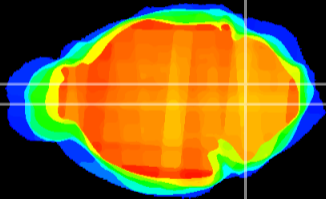

Coronal

Sagittal-R

Sagittal-L

ViBrism: CX21723
Horizontal

MVe