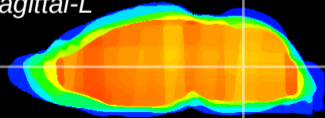

Coronal

Sagittal-R

Sagittal-L

ViBrism: CX21723
Horizontal

MVe