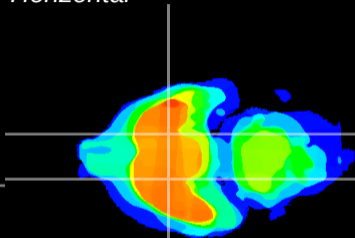

Coronal

Sagittal-R

Sagittal-L

ViBrism: CX21724
Horizontal

S0