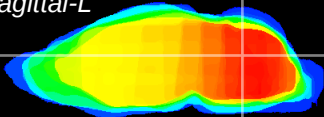

Coronal

Sagittal-R

Sagittal-L

ViBrism: CX21728
Horizontal

Cb nucleus