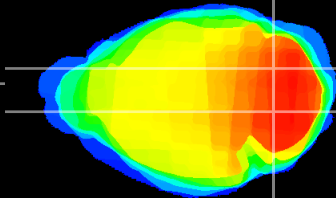

Coronal

Sagittal-R

Sagittal-L

ViBrism: CX21728
Horizontal

Cb nucleus