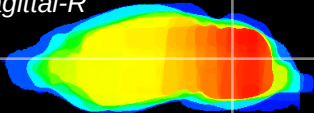

Coronal

Sagittal-R

Sagittal-L

ViBrism: CX21728
Horizontal

Cb nucleus