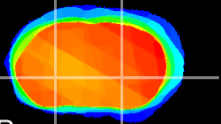

Coronal

Sagittal-R

Sagittal-L

ViBrism: CX21731
Horizontal

GP