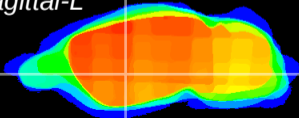

Coronal

Sagittal-R

Sagittal-L

ViBrism: CX21731
Horizontal

GP