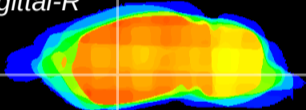

Coronal

Sagittal-R

Sagittal-L

ViBrism: CX21731
Horizontal

GP