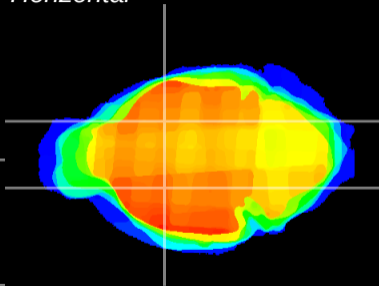

Coronal

Sagittal-R

Sagittal-L

ViBrism: CX21731
Horizontal

GP