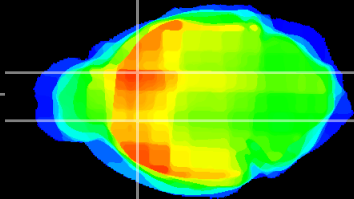

*Coronal*

*Sagittal-R*

*Sagittal-L*

ViBriSM: CX21732  
*Horizontal*

CPU medial