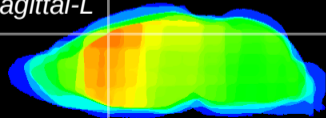

Coronal

Sagittal-R

Sagittal-L

ViBrism: CX21732
Horizontal

Cx motor