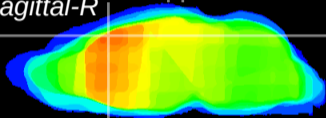

Coronal

Sagittal-R

Sagittal-L

ViBrism: CX21732
Horizontal

Cx motor