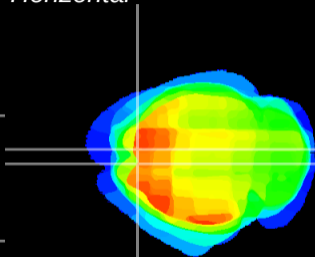

Coronal

Sagittal-R

Sagittal-L

ViBrism: CX21732
Horizontal

Cx motor