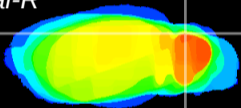

Coronal

Sagittal-R

Sagittal-L

ViBrism: CX21733
Horizontal

Cb lobe