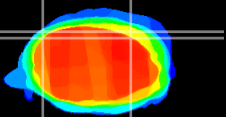

Coronal

Sagittal-R

Sagittal-L

ViBrism: CX21733
Horizontal

Cb lobe