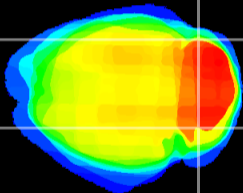

Coronal

Sagittal-R

Sagittal-L

ViBrism: CX21733
Horizontal

Cb lobe