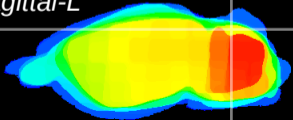

Coronal

Sagittal-R

Sagittal-L

ViBrism: CX21733
Horizontal

Cb lobe