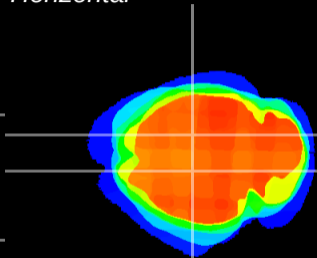

Coronal

Sagittal-R

Sagittal-L

ViBrism: CX21736
Horizontal

CA1