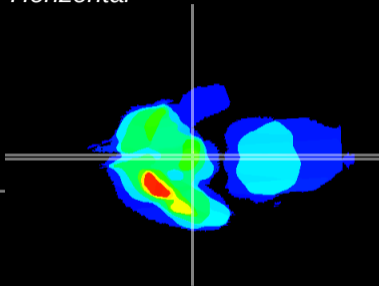

*Coronal*

*Sagittal-R*

*Sagittal-L*

ViBrism: CX21743  
*Horizontal*

ME