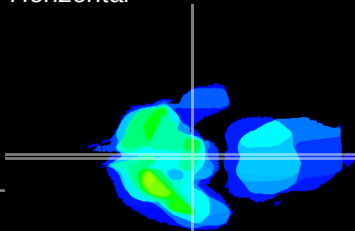

Coronal

Sagittal-R

Sagittal-L

ViBrism: CX21746
Horizontal

ME