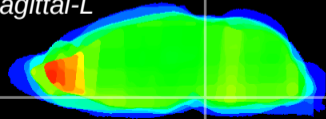

Coronal

Sagittal-R

Sagittal-L

ViBrism: CX21746
Horizontal

Pn