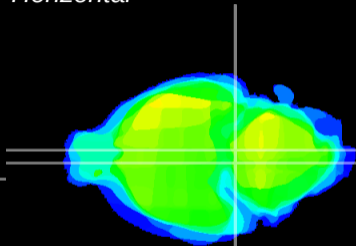

Coronal

Sagittal-R

Sagittal-L

ViBrism: CX21746
Horizontal

Pn